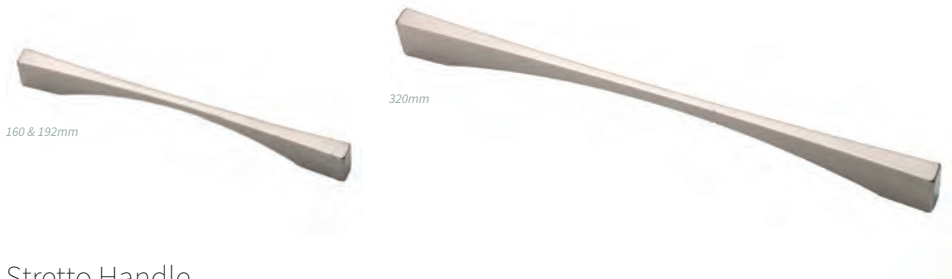

PREMIUM+

Stretto Handle

Code	Finish	Centres
18894	Brushed Nickel	160 & 192mm
43292	Brushed Nickel	320mm