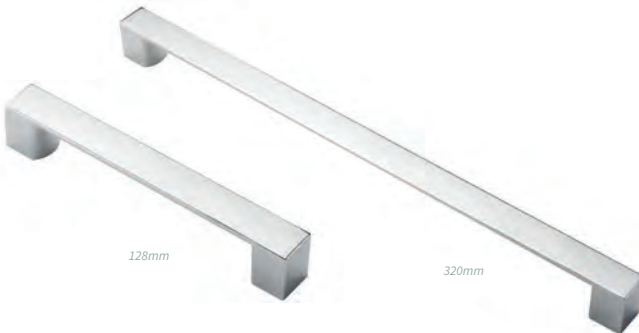

320mm

128mm