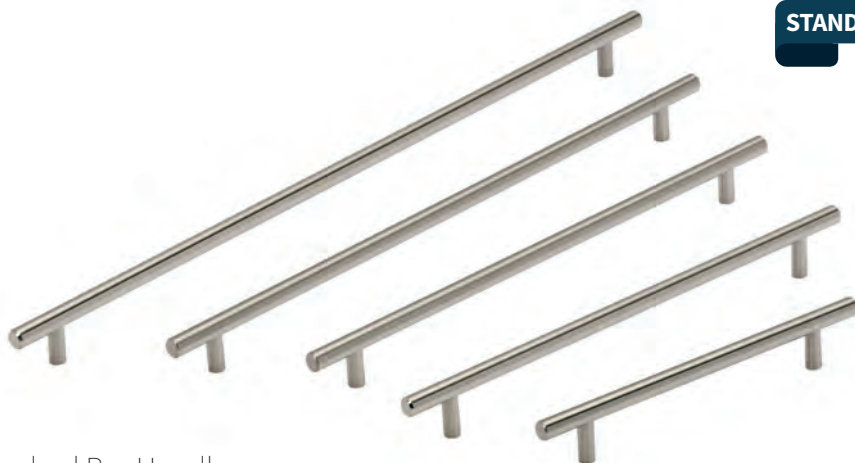

STANDARD

Standard Bar Handle

Code	Finish	Centres
48429	Brushed Nickel	96mm
70504	Brushed Nickel	128mm
64038	Brushed Nickel	160mm
32682	Brushed Nickel	256mm
90957	Brushed Nickel	352mm
34079	Brushed Nickel	448mm
00149	Brushed Nickel	640mm
54305	Brushed Nickel	1080mm

STANDARD