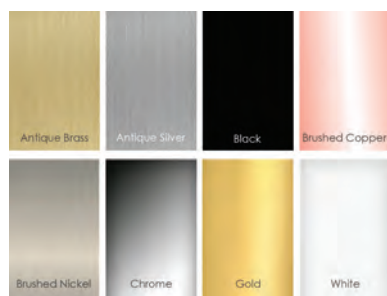

Cambia Two-Piece Handle

PREMIUM

Cambia handles allow the choice of two finishes in one handle. Each half, in any finish, can be slotted together to form a single, dual-finish handle. This can then be fitted in either orientation so that a preferred finish is facing up.

Cambia Two-Piece Handles 160mm Centres

- Each piece is sold individually: 2 pieces are required per handle
- Total width: 178mm
- Total Height: 25mm
- Total Width: 12mm

Code	Finish	Centres
98591	Antique Brass	160mm
93377	Antique Silver	160mm
29880	Black	160mm
99247	Brushed Copper	160mm
36029	Brushed Nickel	160mm
52370	Chrome	160mm
96434	Gold	160mm
69420	White	160mm

Cambia Two-Piece Handles 256mm Centres

- Each piece is sold individually: 2 pieces are required per handle
- Total width: 274mm
- Total Height: 25mm
- Total Width: 12mm

Code	Finish	Centres
30640	Antique Brass	256mm
35592	Antique Silver	256mm
54634	Black	256mm
24608	Brushed Copper	256mm
07019	Brushed Nickel	256mm
28129	Chrome	256mm
74301	Gold	256mm
10946	White	256mm