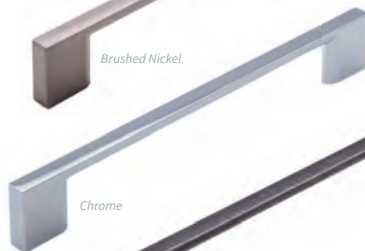

Pewter

Chrome