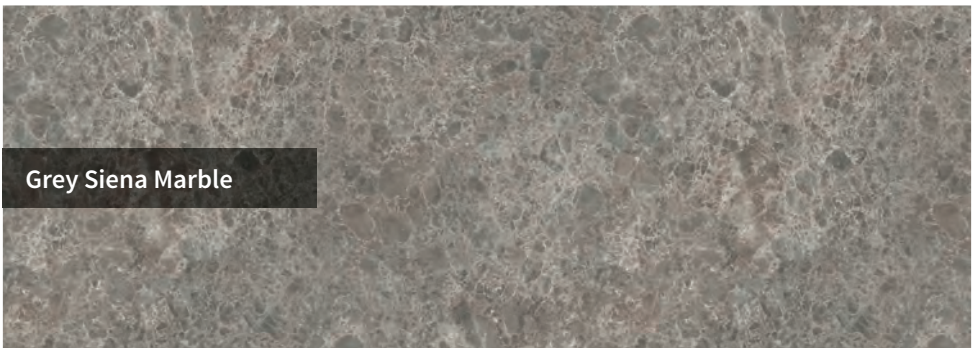

A dark, textured worktop with a mottled, metallic appearance in shades of charcoal and black.

Anthracite Metal Rock

A dark, textured worktop with a mottled, metallic appearance in shades of black and dark brown.

Black Gold Metal Slate

A light-colored worktop with a mottled, textured appearance in shades of off-white and light beige.

White Chromix

A light-colored worktop with a marbled pattern in shades of white, cream, and light beige.

White Levanto Marble

Grey Siena Marble