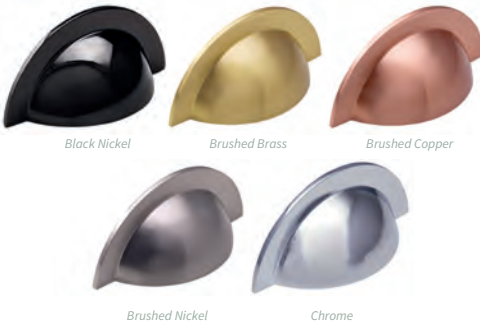

Malvern Knob

Code	Finish	Diameter
55730	American Bronze	35mm
39552	American Copper	35mm
96549	Black Nickel	35mm
28844	Brushed Copper	35mm
13357	Brushed Nickel	35mm
28699	Chrome	35mm
77095	Matt Black	35mm

American Bronze

American Copper

Brushed Nickel

Chrome

PREMIUM+

Marlborough Handle

Code	Finish	Centres
86036	American Bronze	160mm
04856	American Copper	160mm
71031	Brushed Nickel	160mm
91895	Chrome	160mm

Traditional

PREMIUM

American Copper

American Copper

Black Nickel

Brushed Brass

Brushed Copper

Brushed Nickel

Chrome